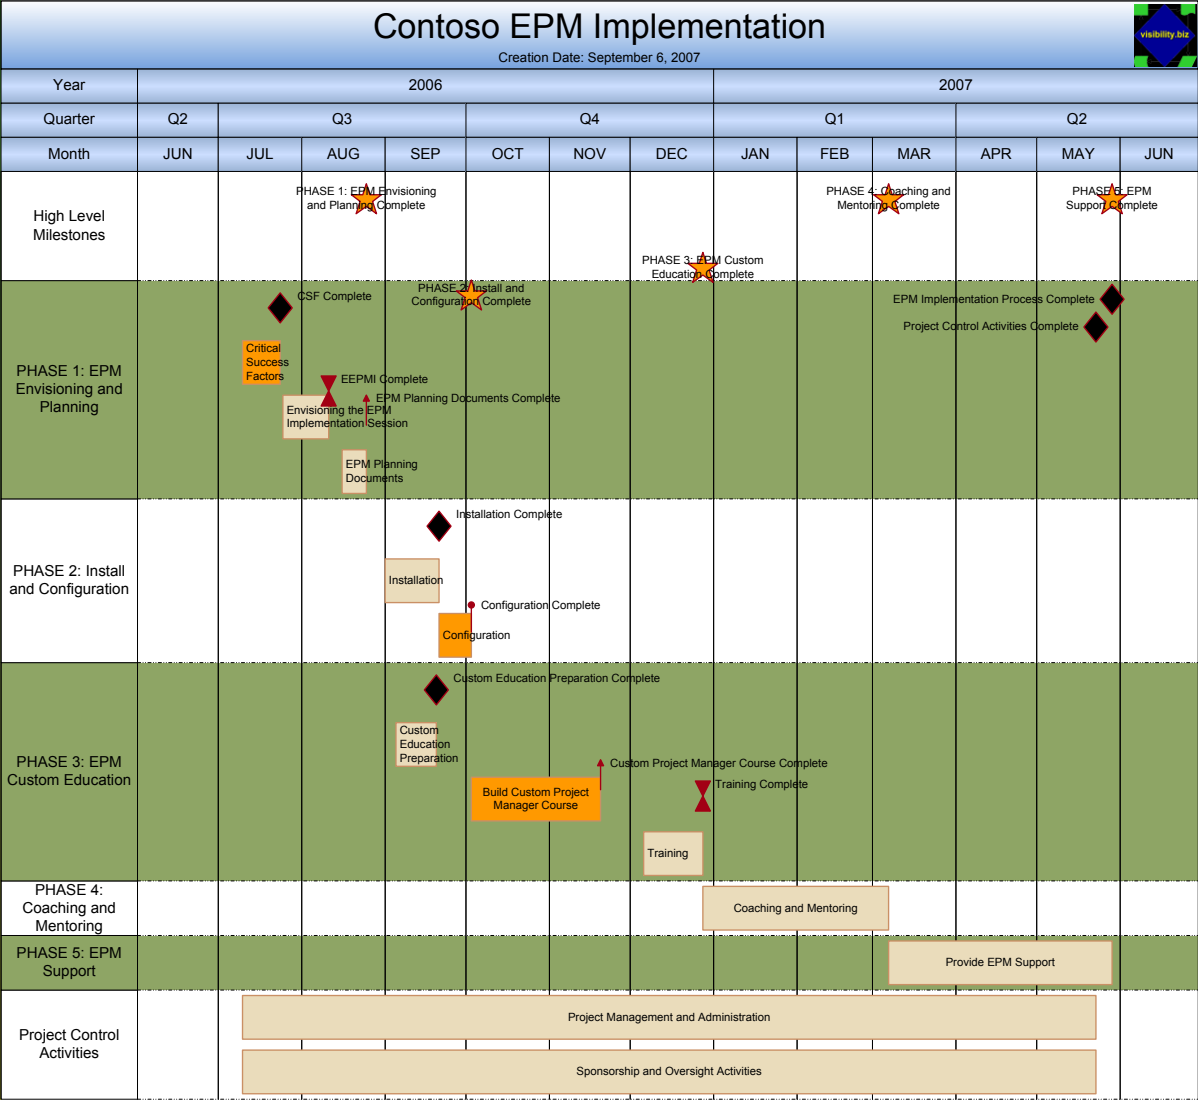

Program/Project Swim Lane Timeline

A custom Visio solution solicits project(s) and generates a swim lane timeline view that permits continual drill-in on any swim lane.